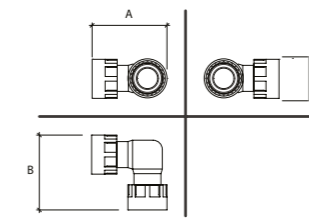

PVC MANIFOLD 1"1/2 & 2"

Famiglia di raccordi
Family of fittings

Caratteristiche tecniche	Technical characteristics
Realizzato in PVC	Made of PVC
PN12	PN12
Assemblaggio completamente automatico	Completely automatic assembling
impacchettato in busta di plastica (una per ogni pezzo)	Packed in plastic bags of 1 piece each
BSP	BSP

TEE FxFxM - DIMENSIONS (in cm)		
	1" 1/2	2"
A	16	18
B	10	11
C	6	7

ELBOW FxF - DIMENSIONS (in cm)		
	1" 1/2	2"
A	10.5	11.5
B	10.5	11.5
C	6	7

ELBOW FxM - DIMENSIONS (in cm)		
	1" 1/2	2"
A	10.5	12
B	10.5	12
C	4.5	6
D	6	7

CROSS FxFxM - DIMENSIONS (in cm)		
	1" 1/2	2"
A	16	18
B	16	18
C	4.5	6
D	6	7

NIPPLE - DIMENSIONS (in cm)			
	1" 1/2	1"1/2 x 1"	1"1/2 x 1" 1/4"
A	5.5	5.5	5.5
B	5	3	4
C	5	5	5

Code	Models
146.1100000	TEE FxFxM 1"1/2
147.1100000	TEE FxFxM 2"
146.8100000	CROSS FxFxFxM 1"1/2
147.8100000	CROSS FxFxFxM 2"
146.7000000	ELBOW FxF 1"1/2
147.7000000	ELBOW FxF 2"