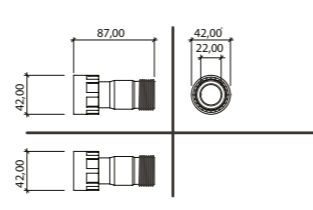

ADAPTOR FxM 1"