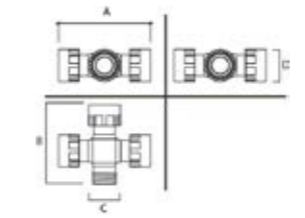

PVC MANIFOLD 1"1/2 & 2"

Famiglia di raccordi
Family of fittings

Caratteristiche tecniche	Technical characteristics
Realizzato in PVC	Made of PVC
PN12	PN12
Assemblaggio completamente automatico	Completely automatic assembling
impacchettato in busta di plastica (una per ogni pezzo)	Packed in plastic bags of 1 piece each
BSP	BSP

TEE FxFxM - DIMENSIONS (in cm)		
	1" 1/2	2"
A	16	18
B	10	11
C	6	7

ELBOW FxF - DIMENSIONS (in cm)		
	1" 1/2	2"
A	10.5	11.5
B	10.5	11.5
C	6	7

ELBOW FxM - DIMENSIONS (in cm)		
	1" 1/2	2"
A	10.5	12
B	10.5	12
C	4.5	6
D	6	7

CROSS FxFxM - DIMENSIONS (in cm)		
	1" 1/2	2"
A	16	18
B	16	18
C	4.5	6
D	6	7

NIPPLE - DIMENSIONS (in cm)			
	1" 1/2	1"1/2 x 1"	1"1/2 x 1" 1/4"
A	5.5	5.5	5.5
B	5	3	4
C	5	5	5

Code	Models
146.1100000	TEE FxFxM 1"1/2
147.1100000	TEE FxFxM 2"
146.8100000	CROSS FxFxFxM 1"1/2
147.8100000	CROSS FxFxFxM 2"
146.7000000	ELBOW FxF 1"1/2
147.7000000	ELBOW FxF 2"