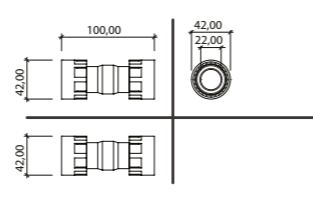

TEE FxFxM 1"

ELBOW FxF 1"

ADAPTOR FxM 1"

CROSS FxFxFxM 1"

ELBOW FxM 1"

COUPLING FxF 1"

CROSS FxFxFxF 1"

NIPPLE 1"

NIPPLE 1" x 3/4"

Code	Models
145.1100000	TEE FxFxM 1"
145.8100000	CROSS FxFxFxM 1"
145.8000000	CROSS FxFxFxF 1"
145.7000000	ELBOW FxF 1"
145.7100000	ELBOW FxM 1"

Code	Models
600.5002015	NIPPLE 1"
145.6100000	ADAPTOR FxM 1"
145.6000000	COUPLING FxF 1"
600.5002020	NIPPLE 1" x 3/4"

TEE FxFxM - DIMENSIONS (in cm)		
	1" 1/2	2"
A	16	18
B	10	11
C	6	7

ELBOW FxF - DIMENSIONS (in cm)		
	1" 1/2	2"
A	10.5	11.5
B	10.5	11.5
C	6	7

ELBOW FxM - DIMENSIONS (in cm)		
	1" 1/2	2"
A	10.5	12
B	10.5	12
C	4.5	6
D	6	7

CROSS FxFxM - DIMENSIONS (in cm)		
	1" 1/2	2"
A	16	18
B	16	18
C	4.5	6
D	6	7

NIPPLE - DIMENSIONS (in cm)			
	1" 1/2	1"1/2 x 1"	1"1/2 x 1" 1/4"
A	5.5	5.5	5.5
B	5	3	4
C	5	5	5

Code	Models
146.1100000	TEE FxFxM 1"1/2
147.1100000	TEE FxFxM 2"
146.8100000	CROSS FxFxFxM 1"1/2
147.8100000	CROSS FxFxFxM 2"
146.7000000	ELBOW FxF 1"1/2
147.7000000	ELBOW FxF 2"