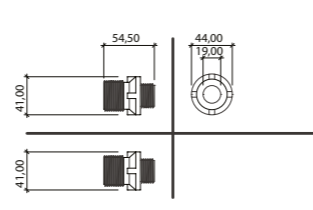

TEE FxFxM 1"

ELBOW FxF 1"

ADAPTOR FxM 1"

CROSS FxFxFxM 1"

ELBOW FxM 1"

COUPLING FxF 1"

CROSS FxFxFxF 1"

NIPPLE 1"

NIPPLE 1" x 3/4"

Code	Models
145.1100000	TEE FxFxM 1"
145.8100000	CROSS FxFxFxM 1"
145.8000000	CROSS FxFxFxF 1"
145.7000000	ELBOW FxF 1"
145.7100000	ELBOW FxM 1"

Code	Models
600.5002015	NIPPLE 1"
145.6100000	ADAPTOR FxM 1"
145.6000000	COUPLING FxF 1"
600.5002020	NIPPLE 1" x 3/4"

TEE FxFxM - DIMENSIONS (in cm)		
	1" 1/2	2"
A	16	18
B	10	11
C	6	7

ELBOW FxF - DIMENSIONS (in cm)		
	1" 1/2	2"
A	10.5	11.5
B	10.5	11.5
C	6	7

ELBOW FxM - DIMENSIONS (in cm)		
	1" 1/2	2"
A	10.5	12
B	10.5	12
C	4.5	6
D	6	7

CROSS FxFxM - DIMENSIONS (in cm)		
	1" 1/2	2"
A	16	18
B	16	18
C	4.5	6
D	6	7

NIPPLE - DIMENSIONS (in cm)			
	1" 1/2	1"1/2 x 1"	1"1/2 x 1" 1/4"
A	5.5	5.5	5.5
B	5	3	4
C	5	5	5

Code	Models
146.1100000	TEE FxFxM 1"1/2
147.1100000	TEE FxFxM 2"
146.8100000	CROSS FxFxFxM 1"1/2
147.8100000	CROSS FxFxFxM 2"
146.7000000	ELBOW FxF 1"1/2
147.7000000	ELBOW FxF 2"