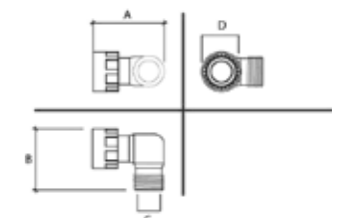

PVC MANIFOLD 1"1/2 & 2"

Famiglia di raccordi
Family of fittings

Caratteristiche tecniche	Technical characteristics
Realizzato in PVC	Made of PVC
PN12	PN12
Assemblaggio completamente automatico	Completely automatic assembling
impacchettato in busta di plastica (una per ogni pezzo)	Packed in plastic bags of 1 piece each
BSP	BSP

TEE FxFxM - DIMENSIONS (in cm)		
	1" 1/2	2"
A	16	18
B	10	11
C	6	7

ELBOW FxF - DIMENSIONS (in cm)		
	1" 1/2	2"
A	10.5	11.5
B	10.5	11.5
C	6	7

ELBOW FxM - DIMENSIONS (in cm)		
	1" 1/2	2"
A	10.5	12
B	10.5	12
C	4.5	6
D	6	7

CROSS FxFxM - DIMENSIONS (in cm)		
	1" 1/2	2"
A	16	18
B	16	18
C	4.5	6
D	6	7

NIPPLE - DIMENSIONS (in cm)			
	1" 1/2	1"1/2 x 1"	1"1/2 x 1" 1/4"
A	5.5	5.5	5.5
B	5	3	4
C	5	5	5

Code	Models
146.1100000	TEE FxFxM 1"1/2
147.1100000	TEE FxFxM 2"
146.8100000	CROSS FxFxFxM 1"1/2
147.8100000	CROSS FxFxFxM 2"
146.7000000	ELBOW FxF 1"1/2
147.7000000	ELBOW FxF 2"