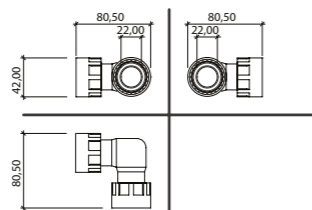

ELBOW FxF 1"