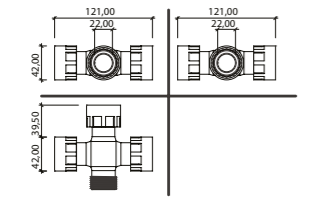

TEE FxFxM 1"

ELBOW FxF 1"

ADAPTOR FxM 1"

CROSS FxFxFxM 1"

ELBOW FxM 1"

COUPLING FxF 1"

CROSS FxFxFxF 1"

NIPPLE 1"

NIPPLE 1" x 3/4"

Code	Models
145.1100000	TEE FxFxM 1"
145.8100000	CROSS FxFxFxM 1"
145.8000000	CROSS FxFxFxF 1"
145.7000000	ELBOW FxF 1"
145.7100000	ELBOW FxM 1"

Code	Models
600.5002015	NIPPLE 1"
145.6100000	ADAPTOR FxM 1"
145.6000000	COUPLING FxF 1"
600.5002020	NIPPLE 1" x 3/4"

TEE FxFxM - DIMENSIONS (in cm)		
	1" 1/2	2"
A	16	18
B	10	11
C	6	7

ELBOW FxF - DIMENSIONS (in cm)		
	1" 1/2	2"
A	10.5	11.5
B	10.5	11.5
C	6	7

ELBOW FxM - DIMENSIONS (in cm)		
	1" 1/2	2"
A	10.5	12
B	10.5	12
C	4.5	6
D	6	7

CROSS FxFxM - DIMENSIONS (in cm)		
	1" 1/2	2"
A	16	18
B	16	18
C	4.5	6
D	6	7

NIPPLE - DIMENSIONS (in cm)			
	1" 1/2	1"1/2 x 1"	1"1/2 x 1" 1/4"
A	5.5	5.5	5.5
B	5	3	4
C	5	5	5

Code	Models
146.1100000	TEE FxFxM 1"1/2
147.1100000	TEE FxFxM 2"
146.8100000	CROSS FxFxFxM 1"1/2
147.8100000	CROSS FxFxFxM 2"
146.7000000	ELBOW FxF 1"1/2
147.7000000	ELBOW FxF 2"