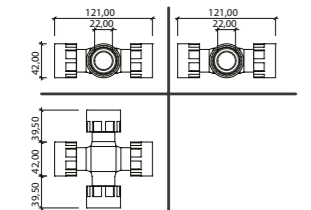

TEE FxFxM 1"

ELBOW FxF 1"

ADAPTOR FxM 1"

CROSS FxFxFxM 1"

ELBOW FxM 1"

COUPLING FxF 1"

CROSS FxFxFxF 1"

NIPPLE 1"

NIPPLE 1" x 3/4"

Code	Models
145.1100000	TEE FxFxM 1"
145.8100000	CROSS FxFxFxM 1"
145.8000000	CROSS FxFxFxF 1"
145.7000000	ELBOW FxF 1"
145.7100000	ELBOW FxM 1"

Code	Models
600.5002015	NIPPLE 1"
145.6100000	ADAPTOR FxM 1"
145.6000000	COUPLING FxF 1"
600.5002020	NIPPLE 1" x 3/4"

TEE FxFxM - DIMENSIONS (in cm)		
	1" 1/2	2"
A	16	18
B	10	11
C	6	7

ELBOW FxF - DIMENSIONS (in cm)		
	1" 1/2	2"
A	10.5	11.5
B	10.5	11.5
C	6	7

ELBOW FxM - DIMENSIONS (in cm)		
	1" 1/2	2"
A	10.5	12
B	10.5	12
C	4.5	6
D	6	7

CROSS FxFxM - DIMENSIONS (in cm)		
	1" 1/2	2"
A	16	18
B	16	18
C	4.5	6
D	6	7

NIPPLE - DIMENSIONS (in cm)			
	1" 1/2	1"1/2 x 1"	1"1/2 x 1" 1/4"
A	5.5	5.5	5.5
B	5	3	4
C	5	5	5

Code	Models
146.1100000	TEE FxFxM 1"1/2
147.1100000	TEE FxFxM 2"
146.8100000	CROSS FxFxFxM 1"1/2
147.8100000	CROSS FxFxFxM 2"
146.7000000	ELBOW FxF 1"1/2
147.7000000	ELBOW FxF 2"