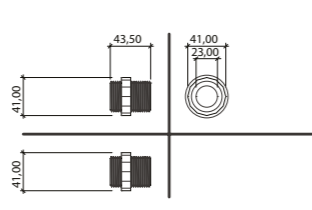

TEE FxFxM 1"

ELBOW FxF 1"

ADAPTOR FxM 1"

CROSS FxFxFxM 1"

ELBOW FxM 1"

COUPLING FxF 1"

CROSS FxFxFxF 1"

NIPPLE 1"

NIPPLE 1" x 3/4"

Code	Models
145.1100000	TEE FxFxM 1"
145.8100000	CROSS FxFxFxM 1"
145.8000000	CROSS FxFxFxF 1"
145.7000000	ELBOW FxF 1"
145.7100000	ELBOW FxM 1"

Code	Models
600.5002015	NIPPLE 1"
145.6100000	ADAPTOR FxM 1"
145.6000000	COUPLING FxF 1"
600.5002020	NIPPLE 1" x 3/4"

TEE FxFxM - DIMENSIONS (in cm)		
	1" 1/2	2"
A	16	18
B	10	11
C	6	7

ELBOW FxF - DIMENSIONS (in cm)		
	1" 1/2	2"
A	10.5	11.5
B	10.5	11.5
C	6	7

ELBOW FxM - DIMENSIONS (in cm)		
	1" 1/2	2"
A	10.5	12
B	10.5	12
C	4.5	6
D	6	7

CROSS FxFxM - DIMENSIONS (in cm)		
	1" 1/2	2"
A	16	18
B	16	18
C	4.5	6
D	6	7

NIPPLE - DIMENSIONS (in cm)			
	1" 1/2	1"1/2 x 1"	1"1/2 x 1" 1/4"
A	5.5	5.5	5.5
B	5	3	4
C	5	5	5

Code	Models
146.1100000	TEE FxFxM 1"1/2
147.1100000	TEE FxFxM 2"
146.8100000	CROSS FxFxFxM 1"1/2
147.8100000	CROSS FxFxFxM 2"
146.7000000	ELBOW FxF 1"1/2
147.7000000	ELBOW FxF 2"