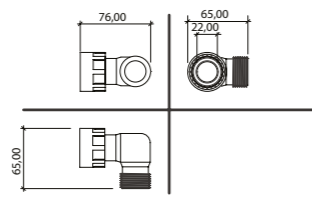

TEE FxFxM 1"

ELBOW FxF 1"

ADAPTOR FxM 1"

CROSS FxFxFxM 1"

ELBOW FxM 1"

COUPLING FxF 1"

CROSS FxFxFxF 1"

NIPPLE 1"

NIPPLE 1" x 3/4"

Code	Models
145.1100000	TEE FxFxM 1"
145.8100000	CROSS FxFxFxM 1"
145.8000000	CROSS FxFxFxF 1"
145.7000000	ELBOW FxF 1"
145.7100000	ELBOW FxM 1"

Code	Models
600.5002015	NIPPLE 1"
145.6100000	ADAPTOR FxM 1"
145.6000000	COUPLING FxF 1"
600.5002020	NIPPLE 1" x 3/4"

TEE FxFxM - DIMENSIONS (in cm)		
	1" 1/2	2"
A	16	18
B	10	11
C	6	7

ELBOW FxF - DIMENSIONS (in cm)		
	1" 1/2	2"
A	10.5	11.5
B	10.5	11.5
C	6	7

ELBOW FxM - DIMENSIONS (in cm)		
	1" 1/2	2"
A	10.5	12
B	10.5	12
C	4.5	6
D	6	7

CROSS FxFxM - DIMENSIONS (in cm)		
	1" 1/2	2"
A	16	18
B	16	18
C	4.5	6
D	6	7

NIPPLE - DIMENSIONS (in cm)			
	1" 1/2	1"1/2 x 1"	1"1/2 x 1" 1/4"
A	5.5	5.5	5.5
B	5	3	4
C	5	5	5

Code	Models
146.1100000	TEE FxFxM 1"1/2
147.1100000	TEE FxFxM 2"
146.8100000	CROSS FxFxFxM 1"1/2
147.8100000	CROSS FxFxFxM 2"
146.7000000	ELBOW FxF 1"1/2
147.7000000	ELBOW FxF 2"