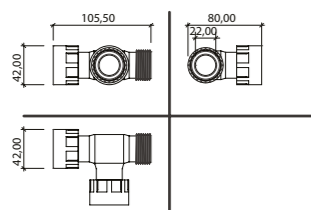

PVC MANIFOLD 1"

Famiglia di raccordi
Family of fittings

Caratteristiche tecniche	Technical characteristics
Realizzato in PVC	Made of PVC
PN12	PN12
Assemblaggio completamente automatico	Completely automatic assembling
impacchettato in busta di plastica (una per ogni pezzo)	Packed in plastic bags of 1 piece each
BSP	BSP

TEE FxFxM 1"

ELBOW FxF 1"

ADAPTOR FxM 1"

CROSS FxFxFxM 1"

ELBOW FxM 1"

COUPLING FxF 1"

CROSS FxFxFxF 1"

NIPPLE 1"

TEE FxFxM - DIMENSIONS (in cm)		
	1" 1/2	2"
A	16	18
B	10	11
C	6	7

ELBOW FxF - DIMENSIONS (in cm)		
	1" 1/2	2"
A	10.5	11.5
B	10.5	11.5
C	6	7

ELBOW FxM - DIMENSIONS (in cm)		
	1" 1/2	2"
A	10.5	12
B	10.5	12
C	4.5	6
D	6	7

CROSS FxFxM - DIMENSIONS (in cm)		
	1" 1/2	2"
A	16	18
B	16	18
C	4.5	6
D	6	7

NIPPLE - DIMENSIONS (in cm)			
	1" 1/2	1"1/2 x 1"	1"1/2 x 1" 1/4"
A	5.5	5.5	5.5
B	5	3	4
C	5	5	5

Code	Models
146.1100000	TEE FxFxM 1"1/2
147.1100000	TEE FxFxM 2"
146.8100000	CROSS FxFxFxM 1"1/2
147.8100000	CROSS FxFxFxM 2"
146.7000000	ELBOW FxF 1"1/2
147.7000000	ELBOW FxF 2"