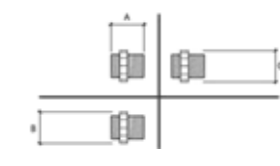

PVC MANIFOLD 1"1/2 & 2"

Famiglia di raccordi
Family of fittings

Caratteristiche tecniche	Technical characteristics
Realizzato in PVC	Made of PVC
PN12	PN12
Assemblaggio completamente automatico	Completely automatic assembling
impacchettato in busta di plastica (una per ogni pezzo)	Packed in plastic bags of 1 piece each
BSP	BSP

TEE FxFxM - DIMENSIONS (in cm)		
	1" 1/2	2"
A	16	18
B	10	11
C	6	7

ELBOW FxF - DIMENSIONS (in cm)		
	1" 1/2	2"
A	10.5	11.5
B	10.5	11.5
C	6	7

ELBOW FxM - DIMENSIONS (in cm)		
	1" 1/2	2"
A	10.5	12
B	10.5	12
C	4.5	6
D	6	7

CROSS FxFxM - DIMENSIONS (in cm)		
	1" 1/2	2"
A	16	18
B	16	18
C	4.5	6
D	6	7

NIPPLE - DIMENSIONS (in cm)			
	1" 1/2	1"1/2 x 1"	1"1/2 x 1" 1/4"
A	5.5	5.5	5.5
B	5	3	4
C	5	5	5

Code	Models
146.1100000	TEE FxFxM 1"1/2
147.1100000	TEE FxFxM 2"
146.8100000	CROSS FxFxFxM 1"1/2
147.8100000	CROSS FxFxFxM 2"
146.7000000	ELBOW FxF 1"1/2
147.7000000	ELBOW FxF 2"