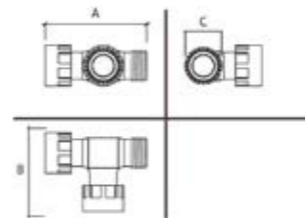

NIPPLE 1" x 3/4"

Code	Models
145.1100000	TEE FxFxM 1"
145.8100000	CROSS FxFxFxM 1"
145.8000000	CROSS FxFxFxF 1"
145.7000000	ELBOW FxF 1"
145.7100000	ELBOW FxM 1"

Code	Models
600.5002015	NIPPLE 1"
145.6100000	ADAPTOR FxM 1"
145.6000000	COUPLING FxF 1"
600.5002020	NIPPLE 1" x 3/4"

PVC MANIFOLD 1"1/2 & 2"

Famiglia di raccordi
Family of fittings

Caratteristiche tecniche	Technical characteristics
Realizzato in PVC	Made of PVC
PN12	PN12
Assemblaggio completamente automatico	Completely automatic assembling
impacchettato in busta di plastica (una per ogni pezzo)	Packed in plastic bags of 1 piece each
BSP	BSP

TEE FxFxM - DIMENSIONS (in cm)		
	1" 1/2	2"
A	16	18
B	10	11
C	6	7

ELBOW FxF - DIMENSIONS (in cm)		
	1" 1/2	2"
A	10.5	11.5
B	10.5	11.5
C	6	7

ELBOW FxM - DIMENSIONS (in cm)		
	1" 1/2	2"
A	10.5	12
B	10.5	12
C	4.5	6
D	6	7

CROSS FxFxM - DIMENSIONS (in cm)		
	1" 1/2	2"
A	16	18
B	16	18
C	4.5	6
D	6	7

NIPPLE - DIMENSIONS (in cm)			
	1" 1/2	1"1/2 x 1"	1"1/2 x 1" 1/4"
A	5.5	5.5	5.5
B	5	3	4
C	5	5	5

Code	Models
146.1100000	TEE FxFxM 1"1/2
147.1100000	TEE FxFxM 2"
146.8100000	CROSS FxFxFxM 1"1/2
147.8100000	CROSS FxFxFxM 2"
146.7000000	ELBOW FxF 1"1/2
147.7000000	ELBOW FxF 2"