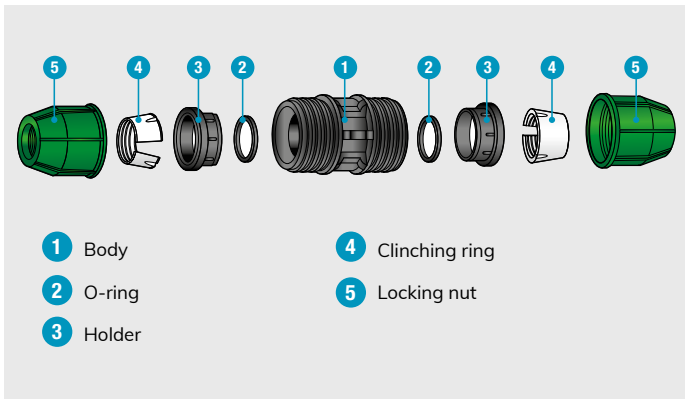

Technical Information

Applications

Ideally suited for residential landscape irrigation and for agriculture based irrigation.

Material

1. Working pressure: 10 bar (PN10).
2. Body: Polypropylene
   - O-ring: NBR
   - Holder: Polypropylene
   - Clinching ring: POM (Acetal)
   - Locking nut: Polypropylene

Male Threaded Adaptor - MA

Product picture	Male Threaded Adaptor - MA				
	Part number	Description	Colour	Size (mm x inch)	Packaging details
					Bag qty. (pcs) / Box qty. (pcs)
	0796 2103 388	Male Threaded Adaptor (MA) - 16 x 1/2"	Green	16 x 1/2	200 / 800
	0796 2103 389	Male Threaded Adaptor (MA) - 16 x 3/4"	Green	16 x 3/4	200 / 800
	0796 2103 390	Male Threaded Adaptor (MA) - 20 x 1/2"	Green	20 x 1/2	100 / 500
	0796 2103 391	Male Threaded Adaptor (MA) - 20 x 3/4"	Green	20 x 3/4	100 / 500
	0796 2103 394	Male Threaded Adaptor (MA) - 25 x 1/2"	Green	25 x 1/2	50 / 300
	0796 2103 392	Male Threaded Adaptor (MA) - 25 x 3/4"	Green	25 x 3/4	50 / 300
	0796 2103 393	Male Threaded Adaptor (MA) - 25 x 1"	Green	25 x 1	50 / 300
	0796 2103 397	Male Threaded Adaptor (MA) - 32 x 1/2"	Green	32 x 1/2	40 / 200
	0796 2103 395	Male Threaded Adaptor (MA) - 32 x 3/4"	Green	32 x 3/4	40 / 200
	0796 2103 396	Male Threaded Adaptor (MA) - 32 x 1"	Green	32 x 1	40 / 200
	0796 2103 398	Male Threaded Adaptor (MA) - 40 x 1"	Green	40 x 1	20 / 100
	0796 2103 400	Male Threaded Adaptor (MA) - 40 x 1 1/4"	Green	40 x 1 1/4	20 / 100
	0796 2103 399	Male Threaded Adaptor (MA) - 40 x 1 1/2"	Green	40 x 1 1/2	20 / 100
	0796 2103 402	Male Threaded Adaptor (MA) - 50 x 1 1/4"	Green	50 x 1 1/4	10 / 60
	0796 2103 401	Male Threaded Adaptor (MA) - 50 x 1 1/2"	Green	50 x 1 1/2	10 / 60
	0796 2103 403	Male Threaded Adaptor (MA) - 50 x 2"	Green	50 x 2	10 / 60
	0796 2103 404	Male Threaded Adaptor (MA) - 63 x 1 1/2"	Green	63 x 1 1/2	8 / 40
	0796 2103 405	Male Threaded Adaptor (MA) - 63 x 2"	Green	63 x 2	8 / 40
	0796 2103 406	Male Threaded Adaptor (MA) - 75 x 2"	Green	75 x 2	1 / 25
	0796 2103 407	Male Threaded Adaptor (MA) - 75 x 2 1/2"	Green	75 x 2 1/2	1 / 25
0796 2103 408	Male Threaded Adaptor (MA) - 90 x 3"	Green	90 x 3	1 / 16