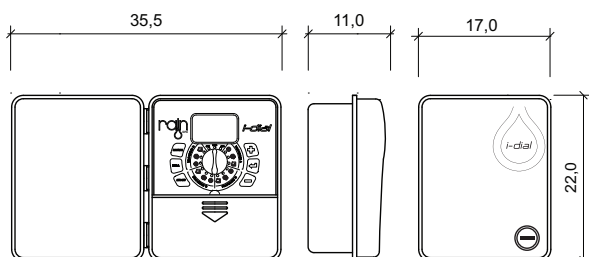

TECHNICAL CHARACTERISTICS

- 4 – 6 – 8 stations models
- Outdoor Model with Internal Transformer
- Electrical Power Supply: 220 VAC 50Hz
- Electrical Outputs: 24 Volts AC, 1.0 AMP
- 4 independent programs
- 4 independent start times (1 per each program)
- Next start time visualization
- Run Times: 1 min. to 240 min per station
- Watering cycles: from 4 per day up to 1 per week
- Watering Schedule: 7 day calendar with individual day selection, or 1 to 19 day interval watering
- Water Budgeting Mode from 10% to 200%
- Master Valve/Pump 24 VAC outlet can be enabled or disabled by station.
- Power Failure: 2 x 1.5 volt AA alkaline battery permanently maintains programs. (not included)
- Rain Sensor Inlet, programmable per each station
- Freeze-program function (OFF)
- Wide backlit LCD display
- Low-battery function
- Pump Start Relay connection enabled
- Permanent Memory Saves programs during power outages

<p>1. NEW PROGRAMING METHOD</p>	<p>3. COVER</p>
<p>2. BATTERY COMPARTMENT</p>	<p>4. 3" BACKLIT LCD SCREEN</p>

3 PROGRAM WITH 3 SIMPLE STEPS.

Code	Models	Box Qty.	Box - cm
200.4083410	I-DIAL 4 24 VOLT 4 ZONES OUTDOOR	4	36x33x32
200.4083610	I-DIAL 6 24 VOLT 6 ZONES OUTDOOR	4	36x33x32
200.4083810	I-DIAL 8 24 VOLT 8 ZONES OUTDOOR	4	36x33x32